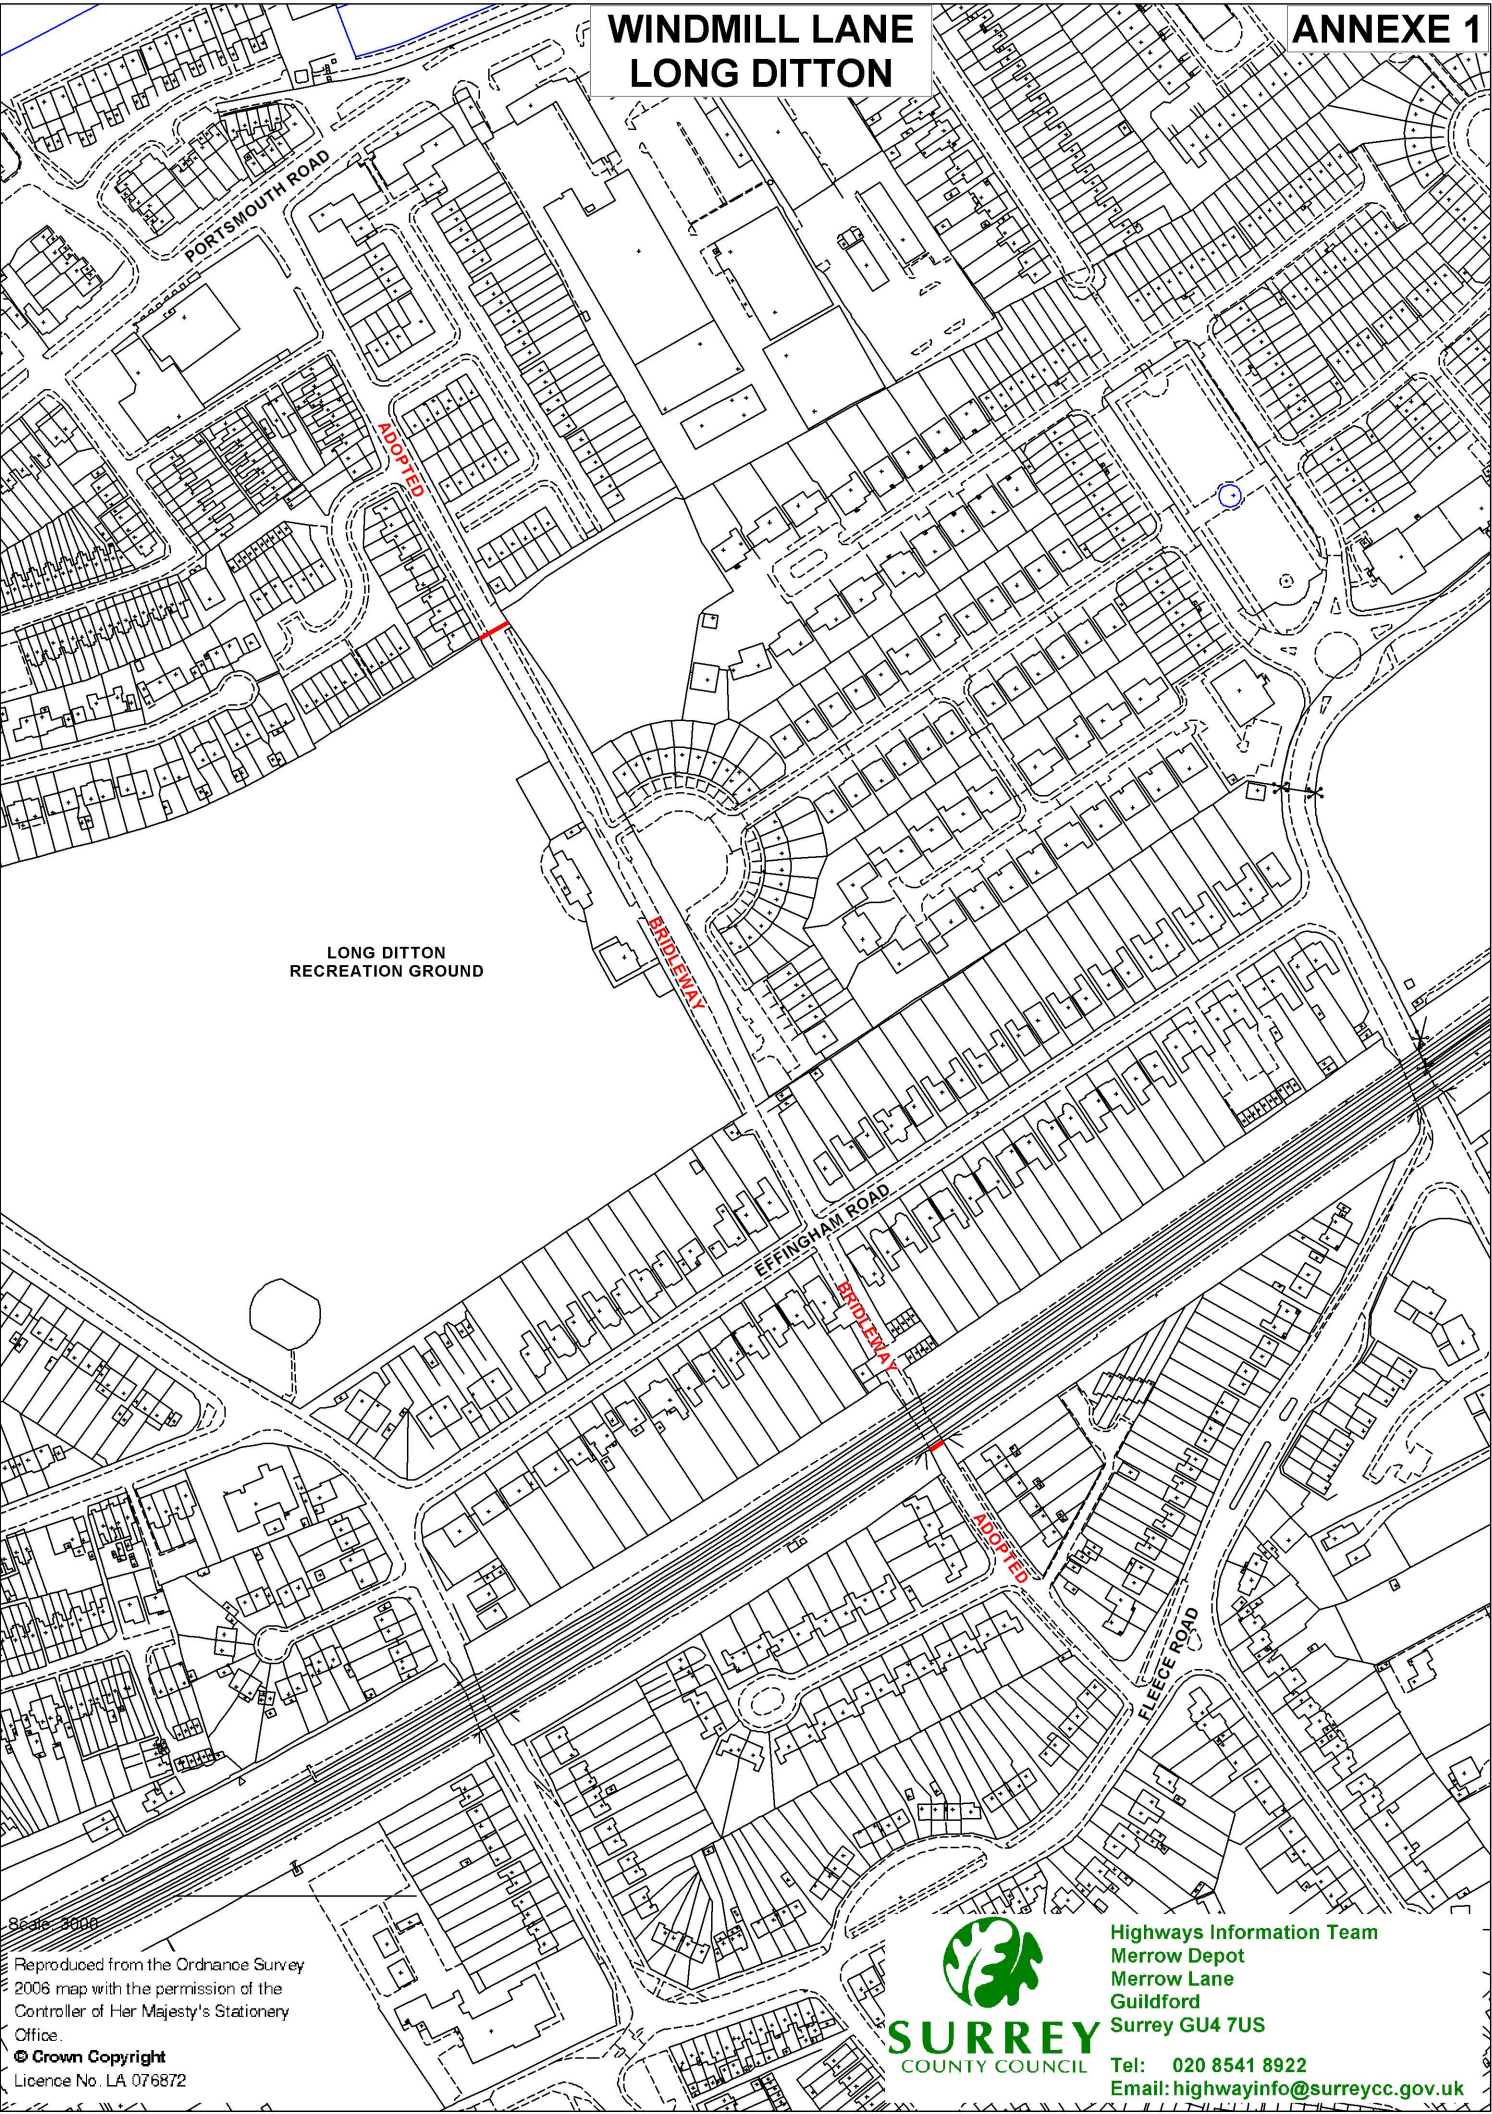

# WINDMILL LANE LONG DITTON

ANNEXE 1

LONG DITTON  
RECREATION GROUND

Scale: 1:2500  
Reproduced from the Ordnance Survey  
2006 map with the permission of the  
Controller of Her Majesty's Stationery  
Office.  
© Crown Copyright  
Licence No. LA 076872